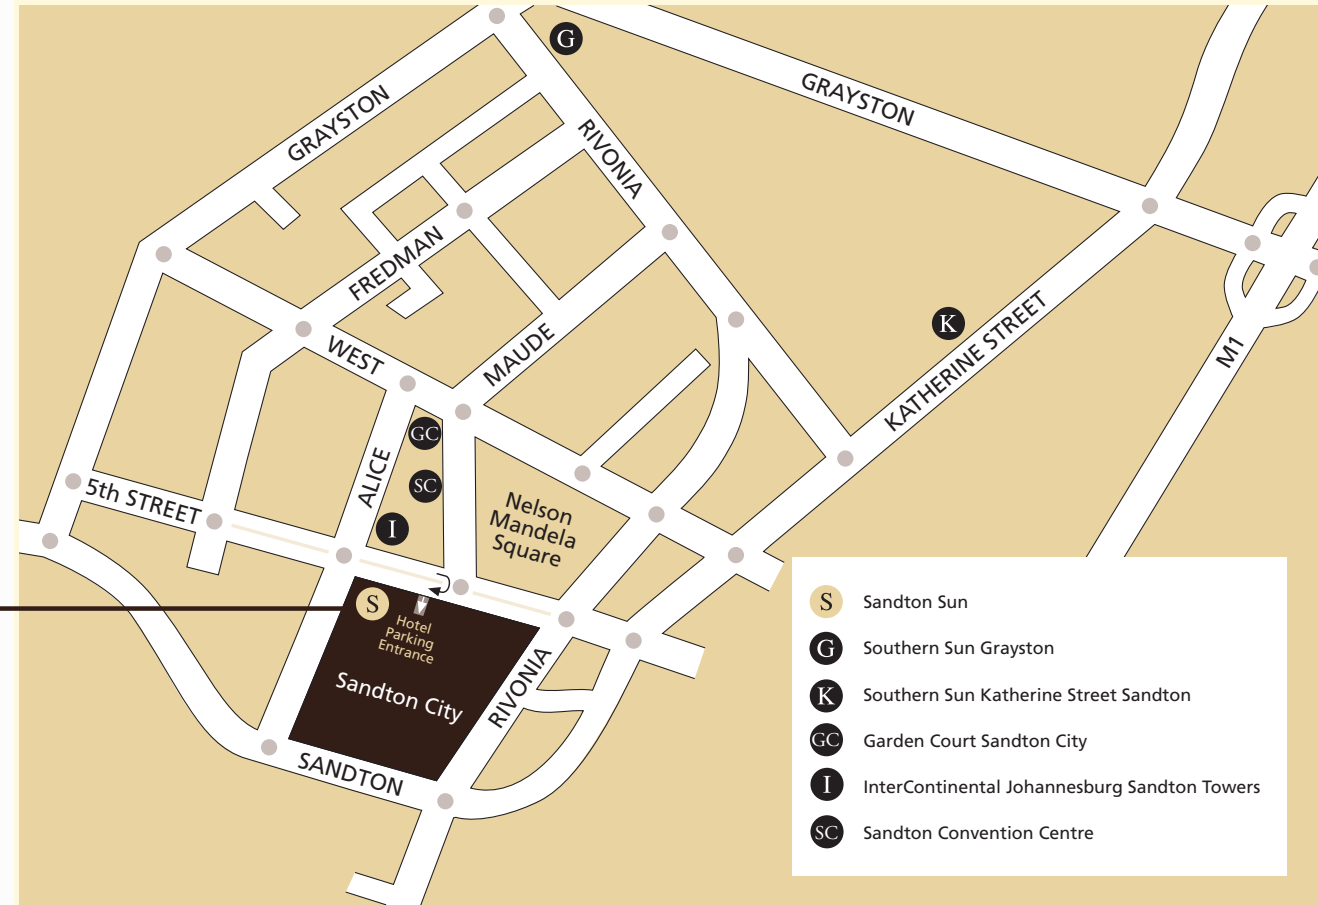

Directions from O.R. Tambo International Airport to the Sandton Sun

- take R24 Johannesburg
 - drive for 10 km's
 - follow N1 Pretoria (N3 signs)
 - pass Modderfontein Rd
 - pass London Road & Alexandra
 - take Marlboro offramp
 - turn left into Malboro Road
 - drive straight for about 3 km's
 - cross Southway Rd and South Rd
 - cross the next traffic light (Pretoria Rd on right)
 - turn left onto the M1 Johannesburg highway
- take Grayston offramp, turn right after the Grayston offramp
 - turn left into Katherine Street and continue to Fifth Street
 - turn right into Fifth Street - Sandton Sun is on the left, attached to Sandton City.

Distance from the hotel

- Sandton Convention Centre 100m
- Sandton City shopping centre 50m
- Nelson Mandela Square shopping centre 200m
- Johannesburg Stock Exchange 500m
- Soweto 15km
- City centre 12km
- Pretoria 68km
- OR Tambo International Airport 38km
- Lanseria Airport 23km
- Pilansberg Game Reserve 143km
- Montecasino entertainment complex 14km